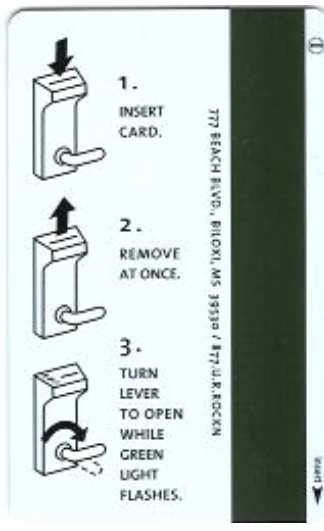

January 2008 Room Keys

Mississippi – Hard Rock, Biloxi
Mfr: I in Circle
Contributor: Esther Barker

Mississippi – Hollywood, Bay St. Louis
No manufacturer
Contributor: Esther Barker

Mississippi – Island View, Gulfport
No manufacturer
Contributor: Esther Barker