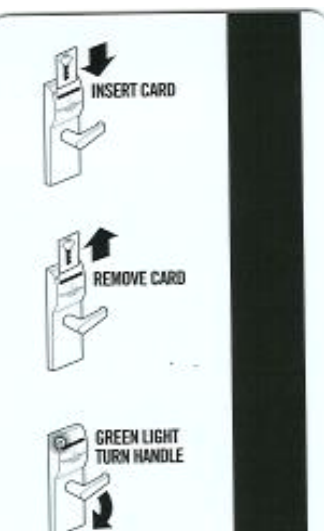

Mississippi – Island View, Gulfport
No manufacturer
Contributor: Esther Barker

Nevada – Las Vegas – Caesar's Palace –
Ingram/Micro Convention Key
No manufacturer
Contributor: Terry Scanlin